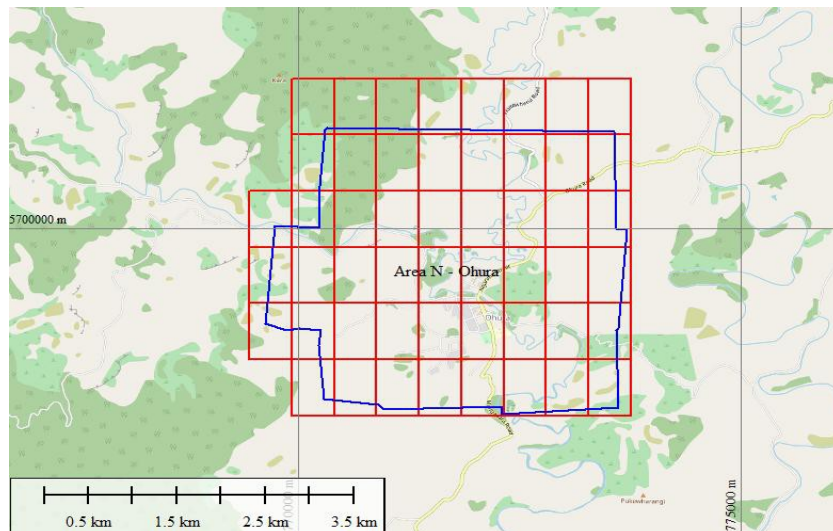

Appendix A: Project Area

The tile layout is shown in red.

The project extent area is shown in blue.

Area A Matotuku

Area E Mangawhero

Area H Kohitere

Area AJ_AP_AQ Lakes Manakau

Area N Ohura