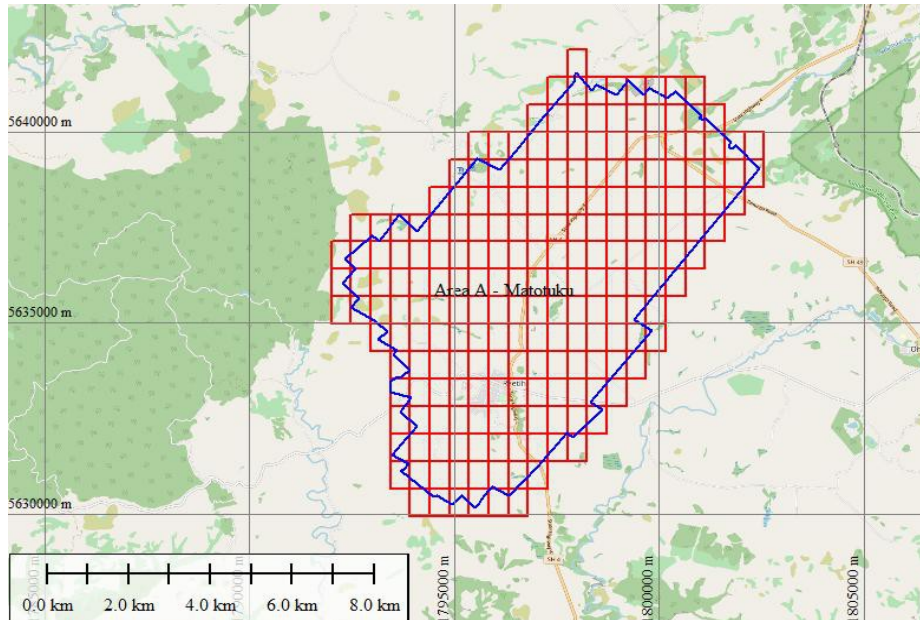

Appendix A: Project Area

The tile layout is shown in red.

The project extent area is shown in blue.

Area A Matotuku

Area E Mangawhero

Area H Kohitere

Area AJ_AP_AQ Lakes Manakau

Area N Ohura