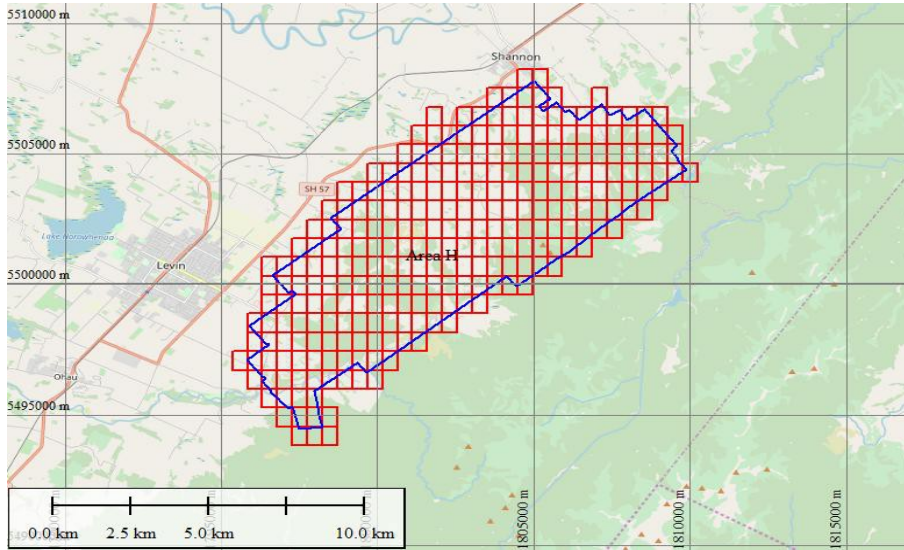

Appendix A: Project Area

The tile layout is shown in red.

The project extent area is shown in blue.

Area A Matotuku

Area E Mangawhero

Area H Kohitere

Area AJ_AP_AQ Lakes Manakau

Area N Ohura