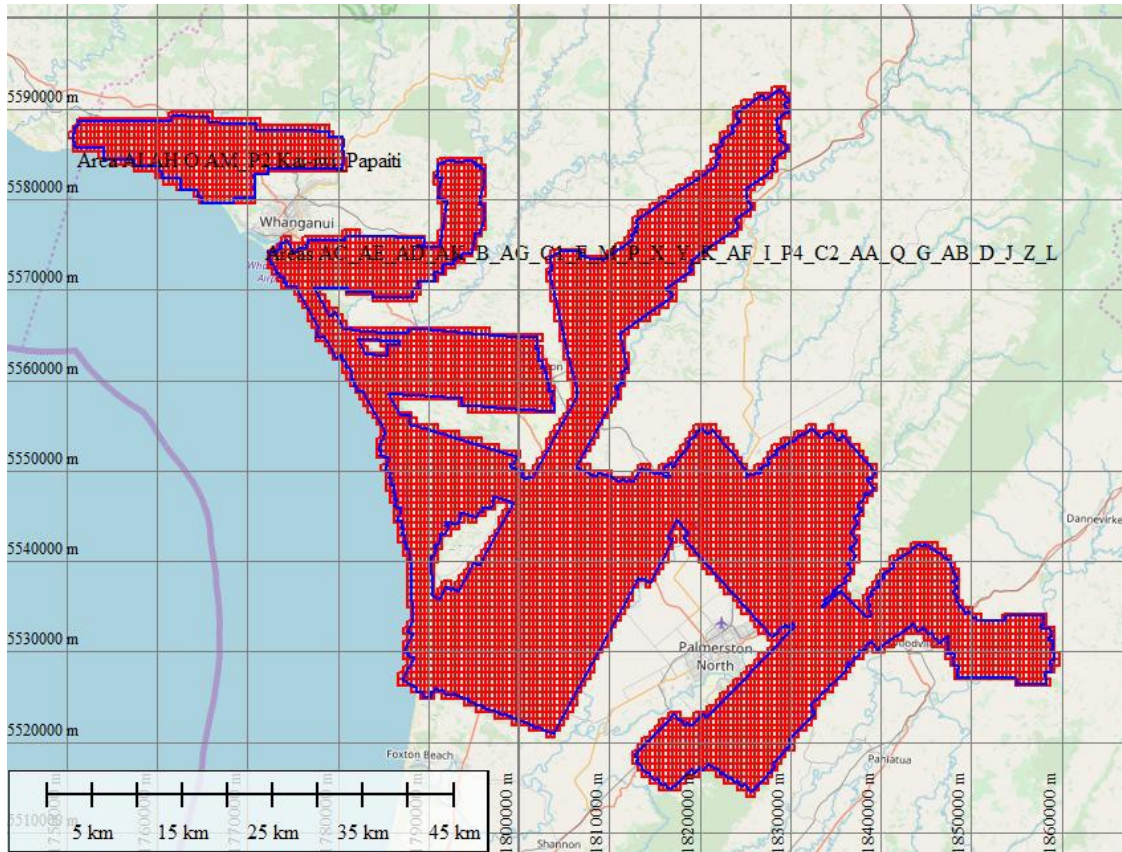

Manawatu

Areas AC_AE_AD_AK_B_AG_C1_F_M_P_X_Y_K_AF_I_P4_C2_AA_Q_G_AB_D_J_Z_L, AI AH O AM_P2

Appendix B: File Listing

FreeCommander - Contents of folder: F:\ManawatuWhanganui2015-16LiDAR_ReprocessingNZGeoid2016_Fpfa1207 17/01/2019 9:14 AM

Date	Time	Attrib	Bytes	File name

F:\ManawatuWhanganui2015-16LiDAR_ReprocessingNZGeoid2016_Fpfa1207

15/01/2019 1:09:37 PM	-D----			AreaA_Makotuku
15/01/2019 1:15:15 PM	-D----			AreaH_Kohitere
15/01/2019 1:16:06 PM	-D----			AreaN_Ohura
15/01/2019 1:04:03 PM	-D----			AreasAJ_AP_AQ_LakesManakau
15/01/2019 1:05:41 PM	-D----			Area_E_Mangawhero
15/01/2019 10:24:50 AM	-D----			Manawatu
14/01/2019 1:46:21 PM	A-----	6,204,472		ManawatuWhanganui-2016_LiDAR-ReprocessingMetadataDel3.pdf

6,204,472 1 Files

F:\ManawatuWhanganui2015-16LiDAR_ReprocessingNZGeoid2016_Fpfa1207\Area_E_Mangawhero

30/11/2018 11:05:51 AM	-D----			AOI
30/11/2018 11:02:10 AM	-D----			Classified_Las
30/11/2018 11:02:54 AM	-D----			Gridded_DEM
5/12/2018 11:15:39 AM	-D----			Gridded_DSM
30/11/2018 11:03:13 AM	-D----			Hydro_Enforcement
30/11/2018 11:08:41 AM	-D----			Tile layout

0 0 Files

F:\ManawatuWhanganui2015-16LiDAR_ReprocessingNZGeoid2016_Fpfa1207\Area_E_Mangawhero\AOI

30/11/2018 11:05:29 AM	A-----	582		LiDARMetadataAreaE_Fpfa1207_2016.dbf
30/11/2018 11:05:51 AM	A-----	4,488		LiDARMetadataAreaE_Fpfa1207_2016.dxf
30/11/2018 11:05:51 AM	A-----	399		LiDARMetadataAreaE_Fpfa1207_2016.prj

30/11/2018 11:05:29 AM	A-----	860		LiDARMetadataAreaE_Fpfa1207_2016.shp
30/11/2018 11:05:29 AM	A-----	108		LiDARMetadataAreaE_Fpfa1207_2016.shx

6,437 5 Files

F:\ManawatuWhanganui2015-

3/12/2018 2:37:59 PM	-D----			LAS
3/12/2018 2:34:44 PM	-D----			XYZI

0 0 Files

F:\ManawatuWhanganui2015-

16LiDAR_ReprocessingNZGeoid2016_Fpfa1207\Area_E_Mangawhero\Classified_Las\LAS

3/12/2018 1:46:49 PM	A-----	5,360,743		CL2_BJ33_2016_1000_3150.las
3/12/2018 1:46:49 PM	A-----	106,319		CL2_BJ33_2016_1000_3249.las
3/12/2018 1:46:50 PM	A-----	14,359,719		CL2_BJ33_2016_1000_3250.las
3/12/2018 1:46:49 PM	A-----	368,427		CL2_BJ34_2016_1000_2805.las
3/12/2018 1:46:50 PM	A-----	13,963,463		CL2_BJ34_2016_1000_2806.las
3/12/2018 1:46:50 PM	A-----	20,340,323		CL2_BJ34_2016_1000_2807.las
3/12/2018 1:46:51 PM	A-----	26,272,431		CL2_BJ34_2016_1000_2808.las
3/12/2018 1:46:51 PM	A-----	33,416,715		CL2_BJ34_2016_1000_2809.las
3/12/2018 1:46:50 PM	A-----	9,208,251		CL2_BJ34_2016_1000_2810.las
3/12/2018 1:46:49 PM	A-----	403,847		CL2_BJ34_2016_1000_2903.las
3/12/2018 1:46:51 PM	A-----	29,436,487		CL2_BJ34_2016_1000_2904.las
3/12/2018 1:46:54 PM	A-----	65,371,267		CL2_BJ34_2016_1000_2905.las
3/12/2018 1:46:55 PM	A-----	82,090,235		CL2_BJ34_2016_1000_2906.las
3/12/2018 1:46:55 PM	A-----	77,648,455		CL2_BJ34_2016_1000_2907.las
3/12/2018 1:46:57 PM	A-----	103,008,951		CL2_BJ34_2016_1000_2908.las
3/12/2018 1:46:55 PM	A-----	70,700,283		CL2_BJ34_2016_1000_2909.las