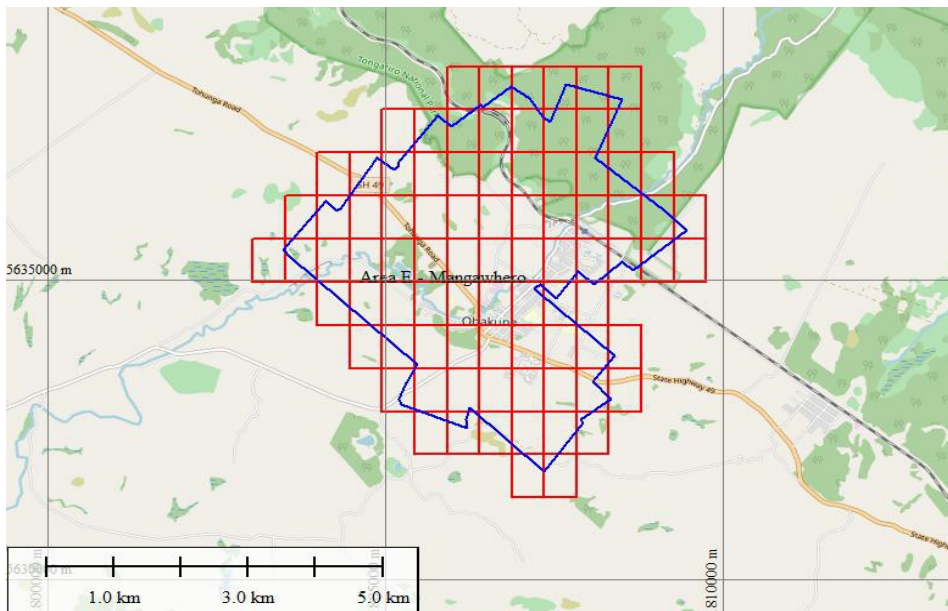

Appendix A: Project Area

The tile layout is shown in red.

The project extent area is shown in blue.

Area A Matotuku

Area E Mangawhero

Area H Kohitere

Area AJ_AP_AQ Lakes Manakau

Area N Ohura