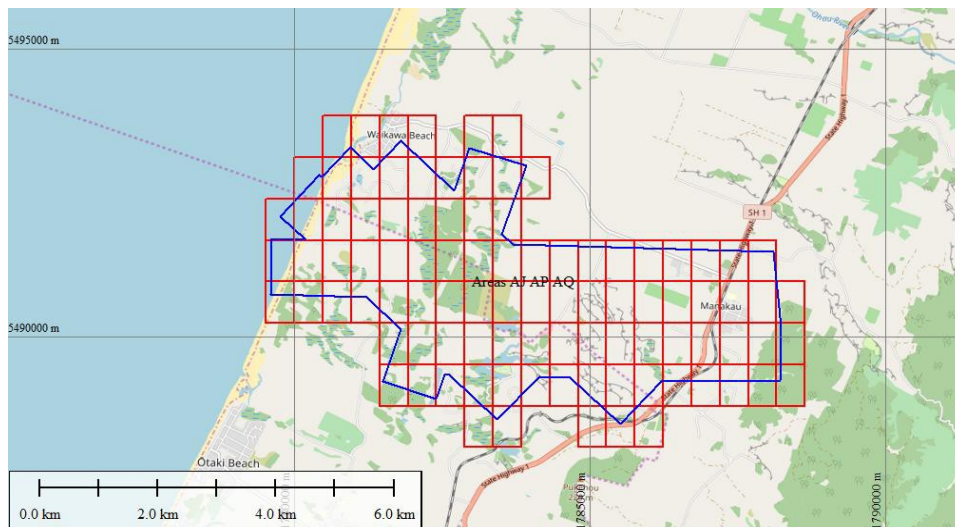

Appendix A: Project Area

The tile layout is shown in red.

The project extent area is shown in blue.

Area A Matotuku

Area E Mangawhero

Area H Kohitere

Area AJ_AP_AQ Lakes Manakau

Area N Ohura