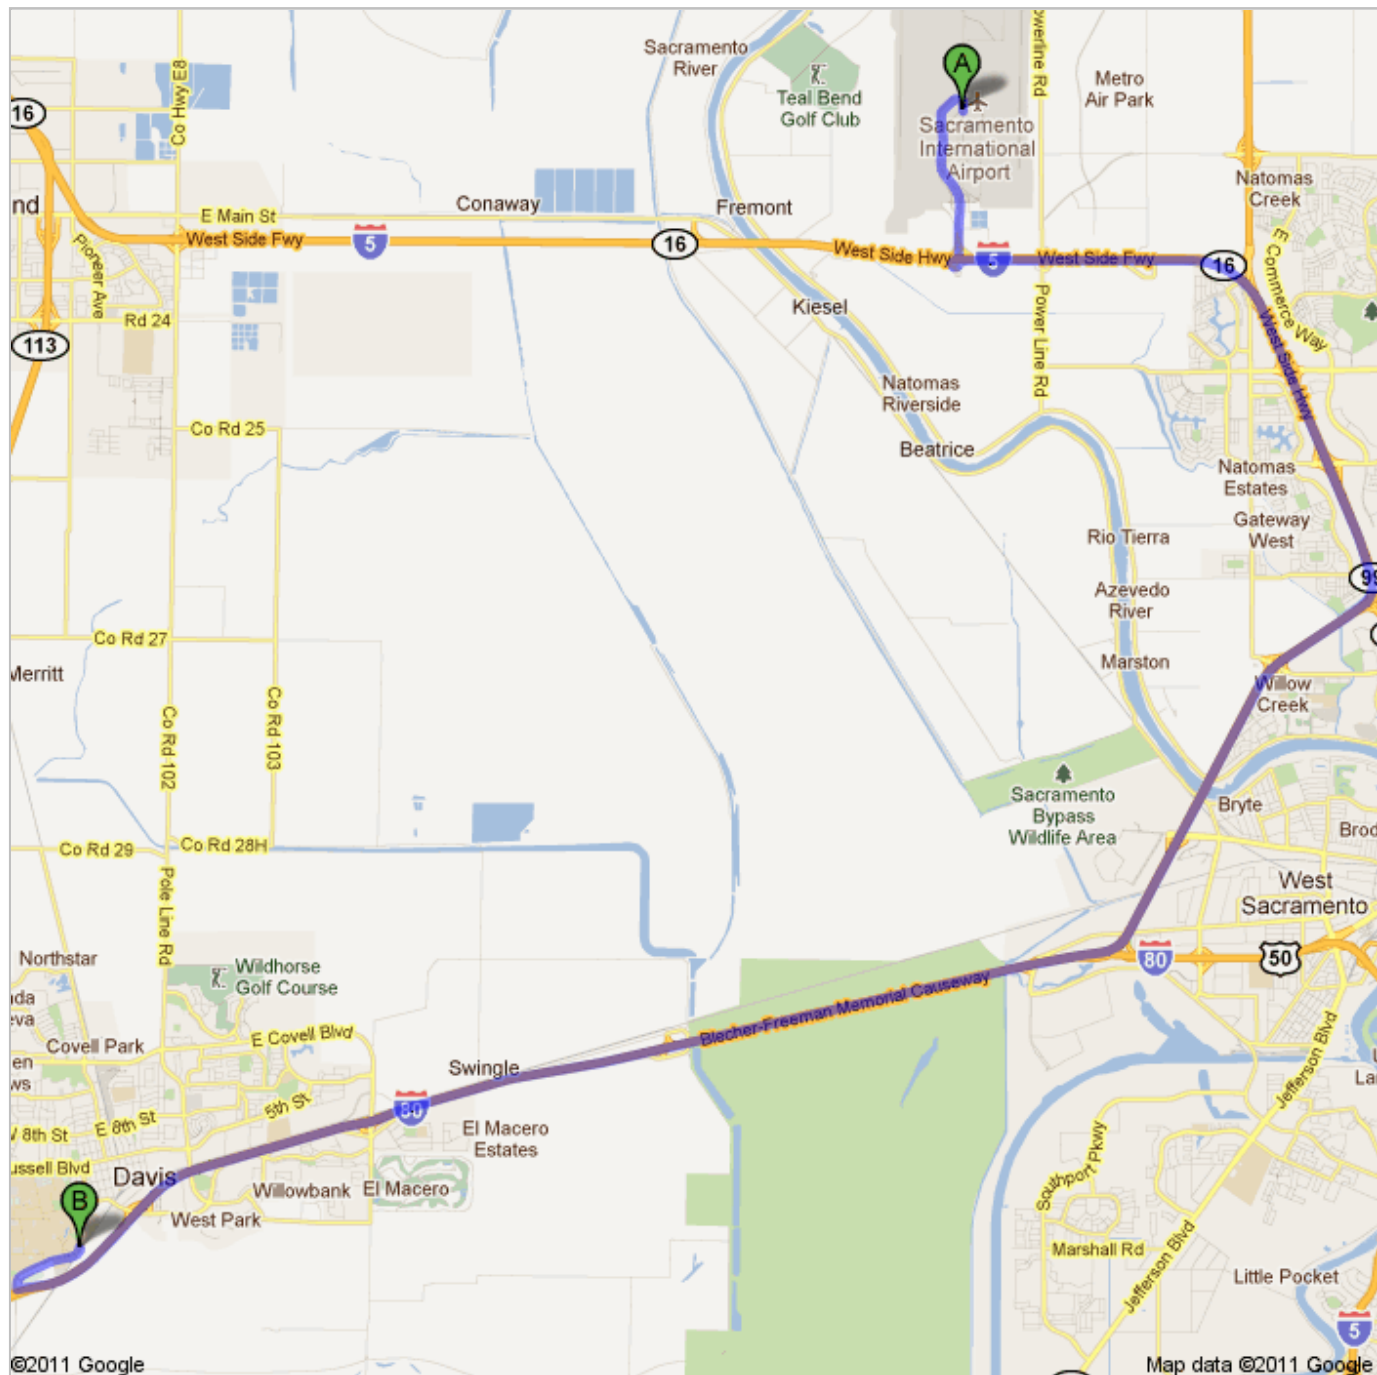

Directions to Hyatt Place UC Davis

173 Old Davis Road Extension, Davis, CA 95616 - (530) 756-9500

24.1 mi – about 29 mins

Save trees. Go green!
 Download Google Maps on your phone at google.com/gmm

**Sacramento International Airport**

6900 Airport Boulevard, Sacramento, CA 95837-1109 - (916) 929-5411

- | | | |
|----|---|-----------------------------|
| 1. | Head north on Airport Blvd toward Alan Boyd Dr
About 3 mins | go 1.2 mi
total 1.2 mi |
| 2. | Keep left at the fork
About 2 mins | go 0.6 mi
total 1.9 mi |
| 3. | Take the ramp onto I-5 S
About 6 mins | go 5.8 mi
total 7.6 mi |
| 4. | Take exit 522 to merge onto I-80 W toward San Francisco
About 14 mins | go 15.4 mi
total 23.0 mi |
| 5. | Take exit 71 toward U C Davis
About 1 min | go 0.3 mi
total 23.3 mi |
| 6. | Turn right onto Old Davis Rd
About 3 mins | go 0.8 mi
total 24.1 mi |
| 7. | Turn left
Destination will be on the left | go 154 ft
total 24.1 mi |

**Hyatt Place UC Davis**

173 Old Davis Road Extension, Davis, CA 95616 - (530) 756-9500

These directions are for planning purposes only. You may find that construction projects, traffic, weather, or other events may cause conditions to differ from the map results, and you should plan your route accordingly. You must obey all signs or notices regarding your route.

Map data ©2011 Google

Directions weren't right? Please find your route on maps.google.com and click "Report a problem" at the bottom left.