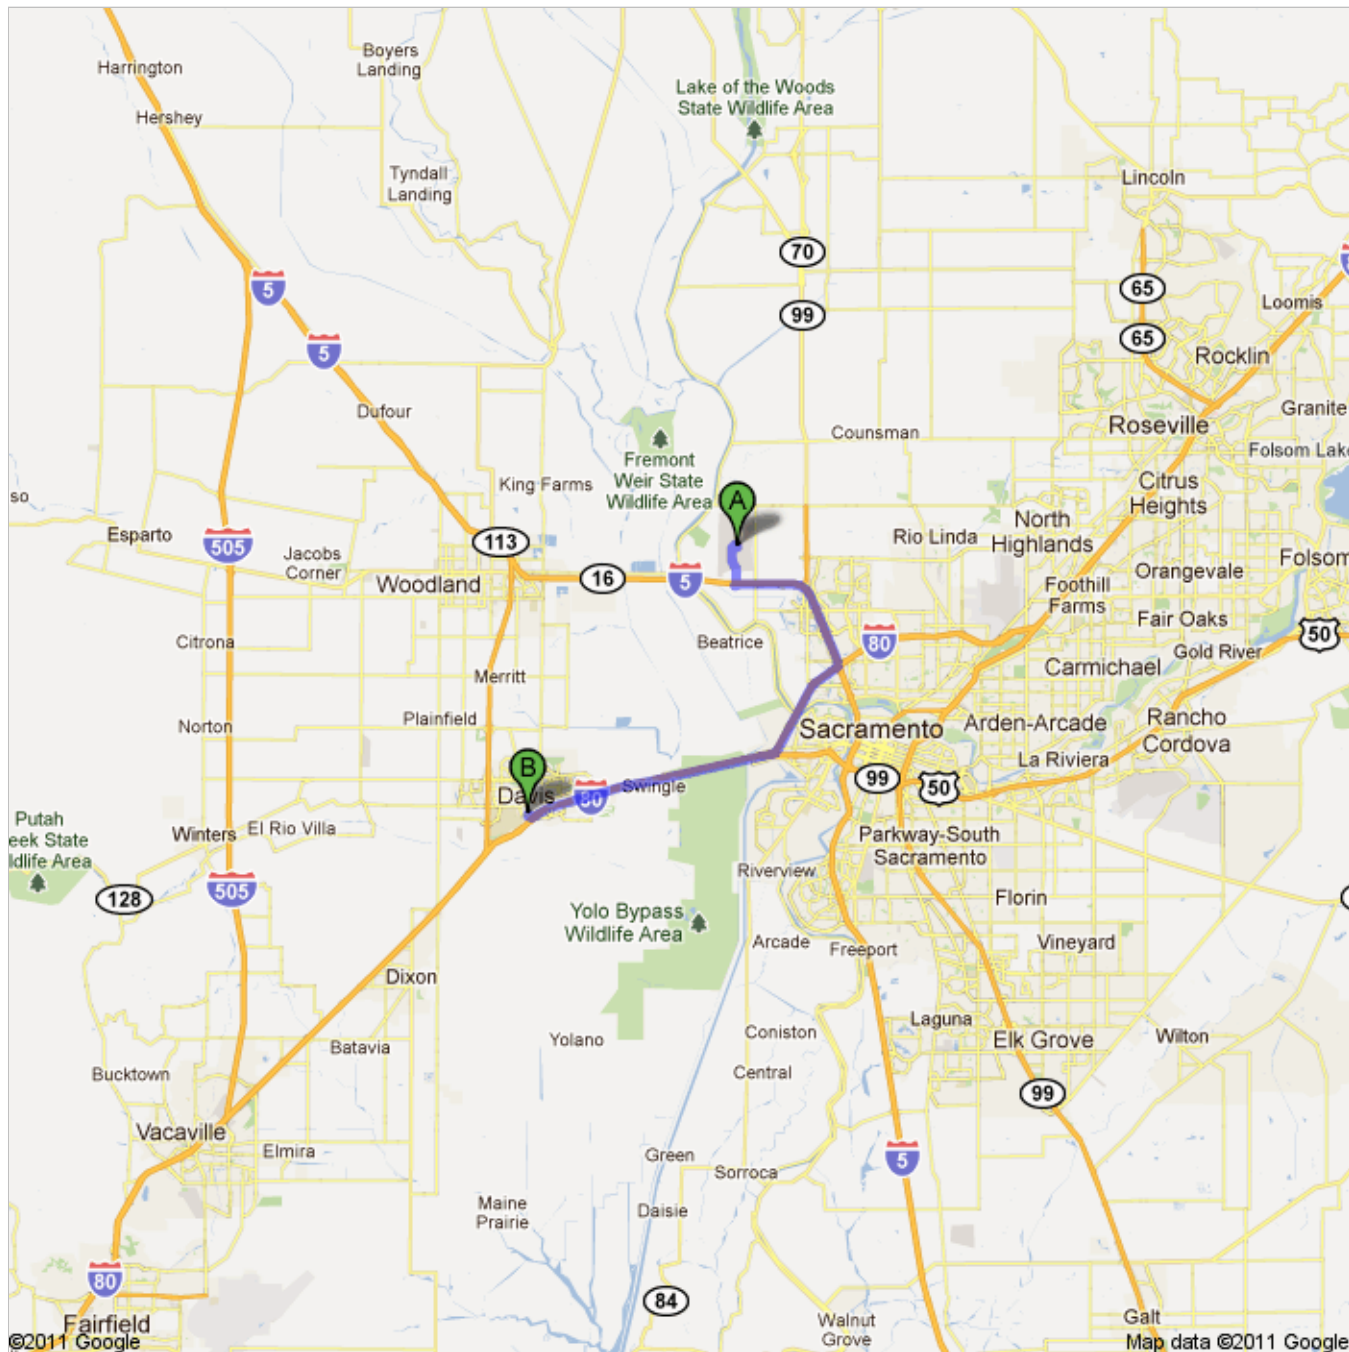

Directions to Hallmark Inn, Davis

110 F Street, Davis, CA 95616 - (530) 753-3600

22.3 mi – about 26 mins

Save trees. Go green!
 Download Google Maps on your phone at google.com/gmm

**Sacramento International Airport**

6900 Airport Boulevard, Sacramento, CA 95837-1109 - (916) 929-5411

- | | | |
|--|--|-----------------------------|
| | 1. Head north on Airport Blvd toward Alan Boyd Dr About 3 mins | go 1.2 mi total 1.2 mi |
| | 2. Keep left at the fork About 2 mins | go 0.6 mi total 1.9 mi |
| | 3. Take the ramp onto I-5 S About 6 mins | go 5.8 mi total 7.6 mi |
| | 4. Take exit 522 to merge onto I-80 W toward San Francisco About 13 mins | go 14.1 mi total 21.7 mi |
| | 5. Take exit 72B for Richards Blvd N toward Downtown | go 0.3 mi total 22.0 mi |
| | 6. Merge onto Richards Blvd | go 0.2 mi total 22.2 mi |
| | 7. Turn right onto 1st St | go 302 ft total 22.2 mi |
| | 8. Turn left onto F St Destination will be on the right | go 197 ft total 22.3 mi |

**Hallmark Inn, Davis**

110 F Street, Davis, CA 95616 - (530) 753-3600

These directions are for planning purposes only. You may find that construction projects, traffic, weather, or other events may cause conditions to differ from the map results, and you should plan your route accordingly. You must obey all signs or notices regarding your route.

Map data ©2011 Google

Directions weren't right? Please find your route on maps.google.com and click "Report a problem" at the bottom left.